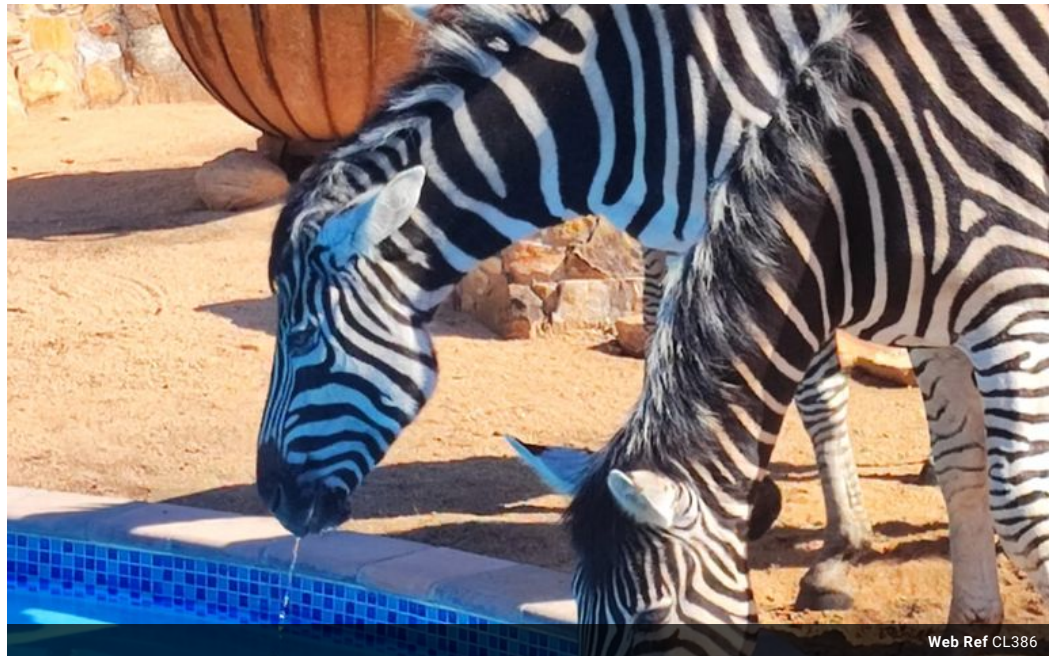

Vanessa Strydom
082 450 2995
vanessa@threepercent.com

Contact Nelspruit

013 7526995

11 Murray Street
Nelspruit
1200

Web Ref CL386

R5,069,050

0 0

Zebra Rest Cottage is a beautiful 10Ha 14 beds international lodge for sale in the Lowveld

Zebra Rest Cottage is a beautiful 10Ha 14 beds international lodge for sale in the Mpumalanga lowveld surrounded by a lush green vegetation and overlooking its own stream and Dam. 3 zebras roaming, bushbucks, geese, peacocks, chicken, lots of large variety of birds. This is an excellent business opportunity for a couple or a family as you can live in the main 3 bedrooms house recently fully refreshed. The sounds of the zebras calling mixed with the bird 'singing becomes an orchestra when the time comes to enjoy the sun downer on the 100m² wooden deck overlooking the stunning pool, cascade 'SPA and Braai area. This superb lodge offers as well 2 chalets (3 and 4 sleepers), 1 studio (for a couple), and 1 family bedroom 5 pax in the main house (you can otherwise use this

Features

Zoning Commercial

Sizes

Floor Size 100,000m²
Land Size 10Ha