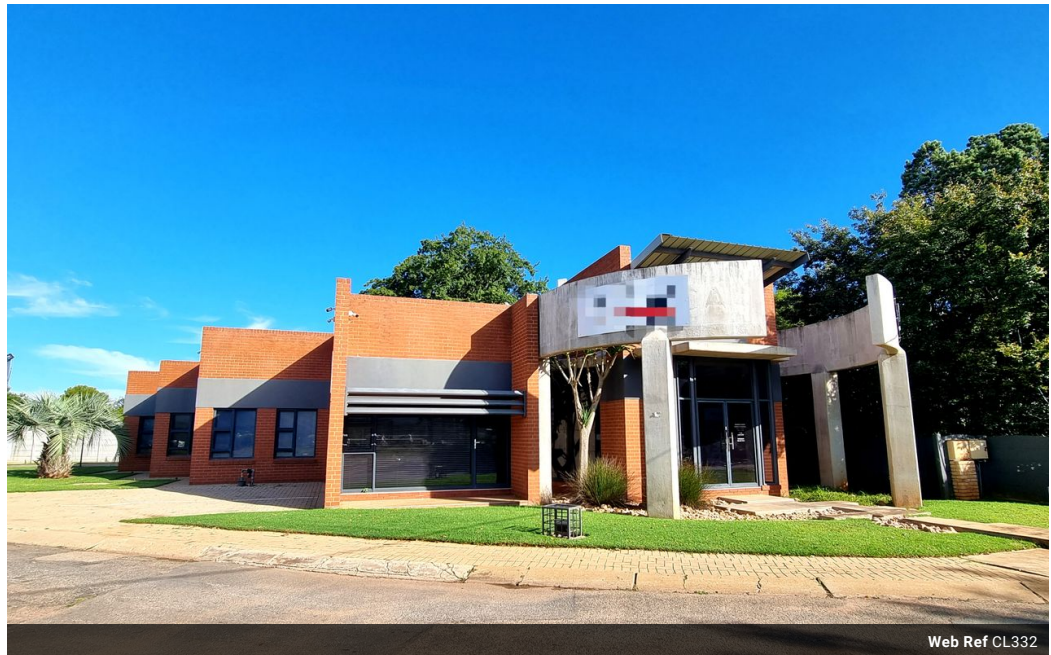

**Shinique Steyn**  
072 374 0405  
shiniquenolte@yahoo.com

Contact Klerksdorp - Botha &  
Botha Attorneys Inc.

018 4682707

59 Monica Avenue  
Flamwood  
Klerksdorp  
2571

Web Ref CL332

**R3,990,000**

0 0

Very Unique and Modern Building/Offices For Sale close to the N12 and Senwes Klerksdorp

Very Spacious Office with a lot to offer.

- Solar Panels
- Victron energy system
- Wifi Fibre
- Cameras
- Alarm system
- Electric Gate
- 2 Double Garages (4 Vehicles)
- 6 Covered Parkings
- 5 Non Covered Parkings
- 2 ekstra Guest Parkings
- Irrigation
- Borehole (Not in use)
- Aircons
- Reception
- Boardroom
- Store room