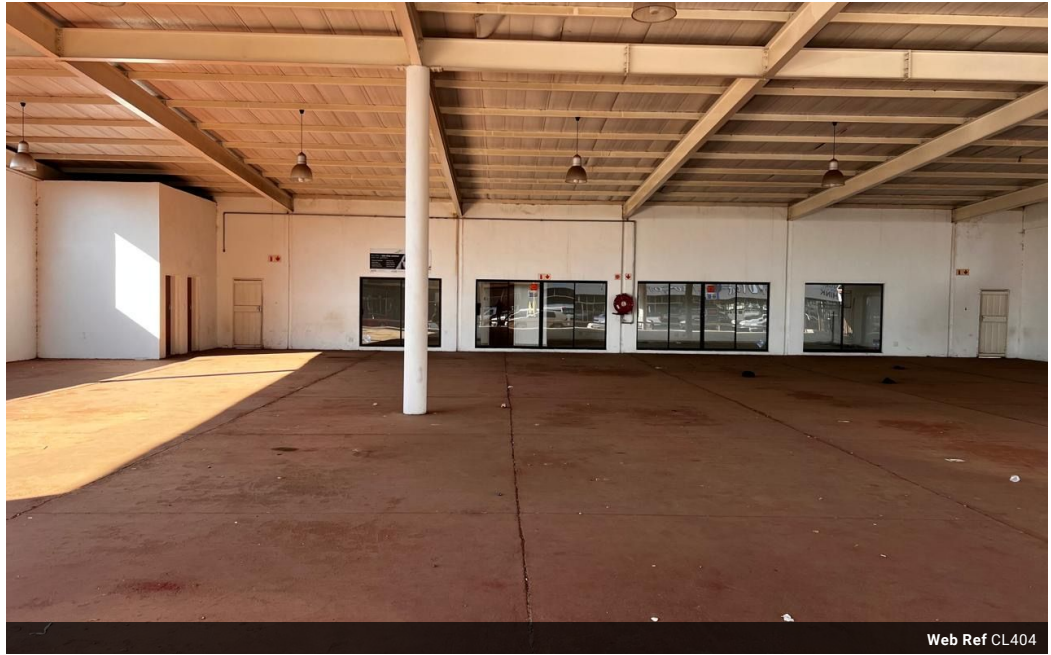

Amanda Van der Merwe
082 335 0405
amandapix@icloud.com

Contact Klerksdorp - Botha &
Botha Attorneys Inc.

018 4682707

59 Monica Avenue
Flamwood
Klerksdorp
2571

R3,004,000

0 0

Commercial property for sale

Features

Zoning Commercial

Interior
Power 3 Phase Yes

Sizes
Floor Size 1,200m²