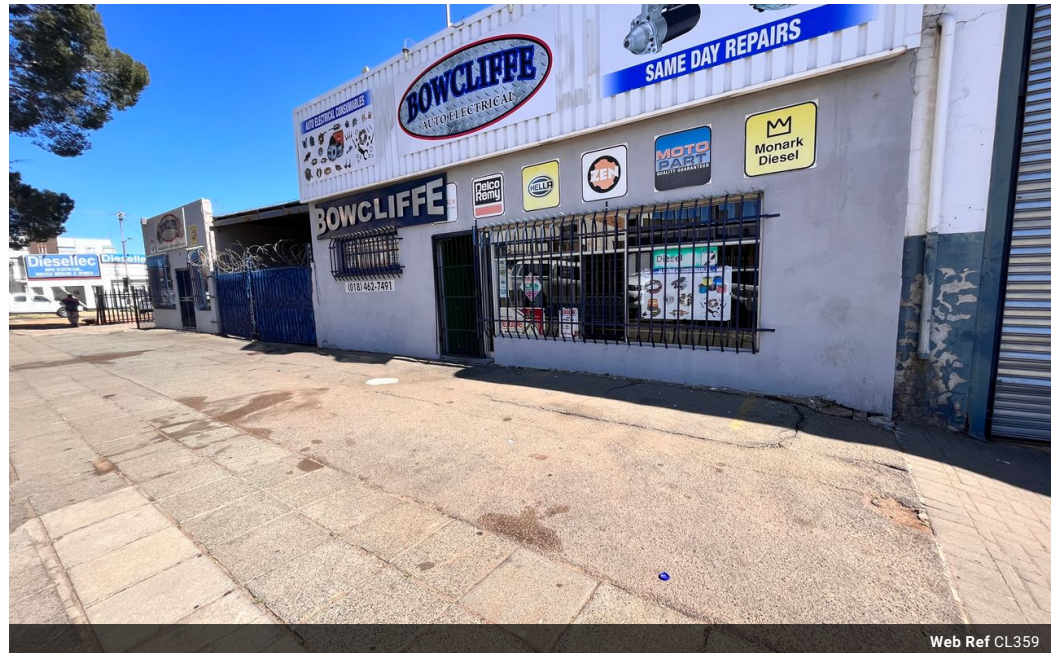

Amanda Van der Merwe
082 335 0405
amandapix@icloud.com

Contact Klerksdorp - Botha &
Botha Attorneys Inc.

018 4682707

59 Monica Avenue
Flamwood
Klerksdorp
2571

1,983m² Building For Sale in Klerksdorp Central

Web Ref CL359

R2,072,000

Commercial property for sale in Klerksdorp Central

Business premises for sale

This Business are operating for the last 48 years. It consist of 3 stands in Klerksdorp CBD. Current business (Auto electrical & spares shop)