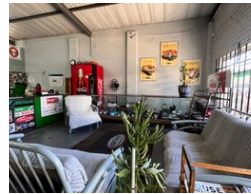

Web Ref CL359

R2,072,000

Commercial property for sale in Klerksdorp Central

Business premises for sale

This Business are operating for the last 48 years. It consist of 3 stands in Klerksdorp CBD. Current business (Auto electrical & spares shop)