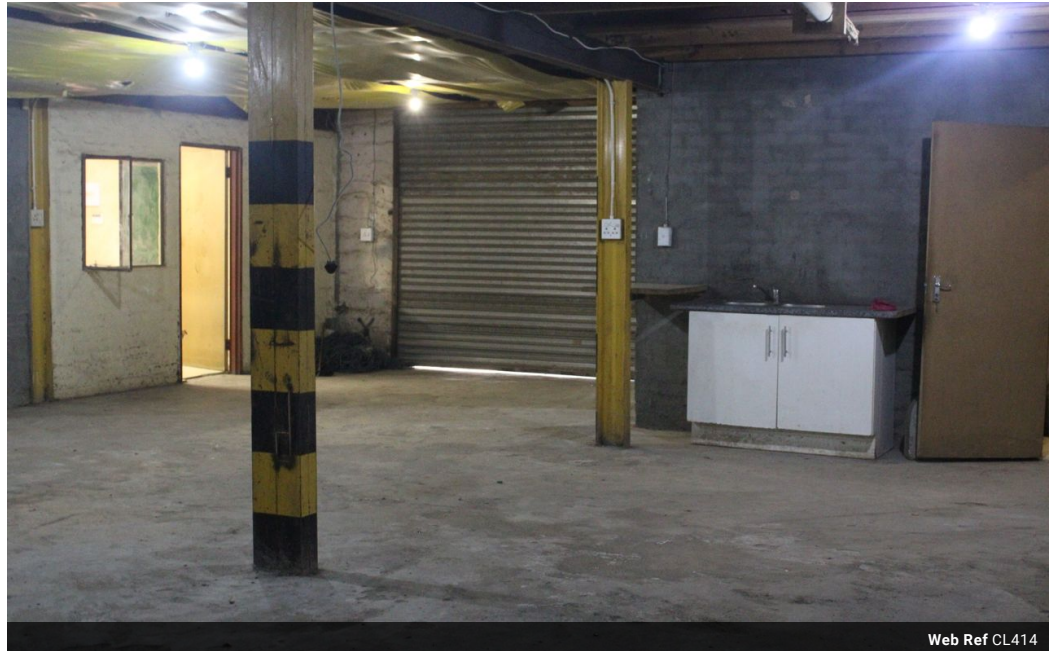

Petru Botha
073 600 0134
petru@threepercent.com

Contact Nelspruit

013 7526995

11 Murray Street
Nelspruit
1200

R75 per m²

Gross Monthly Rental R12,100 Excl. VAT

0 0

Medium Workshop to let: White river

White river: Immediate available: Medium size workshop 160 m2 . Storage space. Bathroom. Shower. Furnished office. Borehole (free water usage). Pre-paid Electricity. 3 Phase and Single phase. Alarm. Central Location. Lockable gates. Security guard. Deposit

Features

Zoning Industrial

Interior
Power 3 Phase Yes
Power Amps 250

Exterior
Security Yes

Sizes
Floor Size 160m²
Land Size 160m²