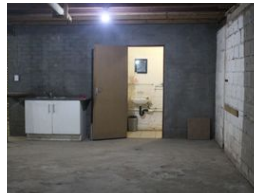

R75 per m²

Gross Monthly Rental R12,100 Excl. VAT

0 0

Medium Workshop to let: White river

White river: Immediate available: Medium size workshop 160 m2 . Storage space. Bathroom. Shower. Furnished office. Borehole (free water usage). Pre-paid Electricity. 3 Phase and Single phase. Alarm. Central Location. Lockable gates. Security guard. Deposit

Features

Zoning Industrial

Interior
Power 3 Phase Yes
Power Amps 250

Exterior
Security Yes

Sizes
Floor Size 160m²
Land Size 160m²