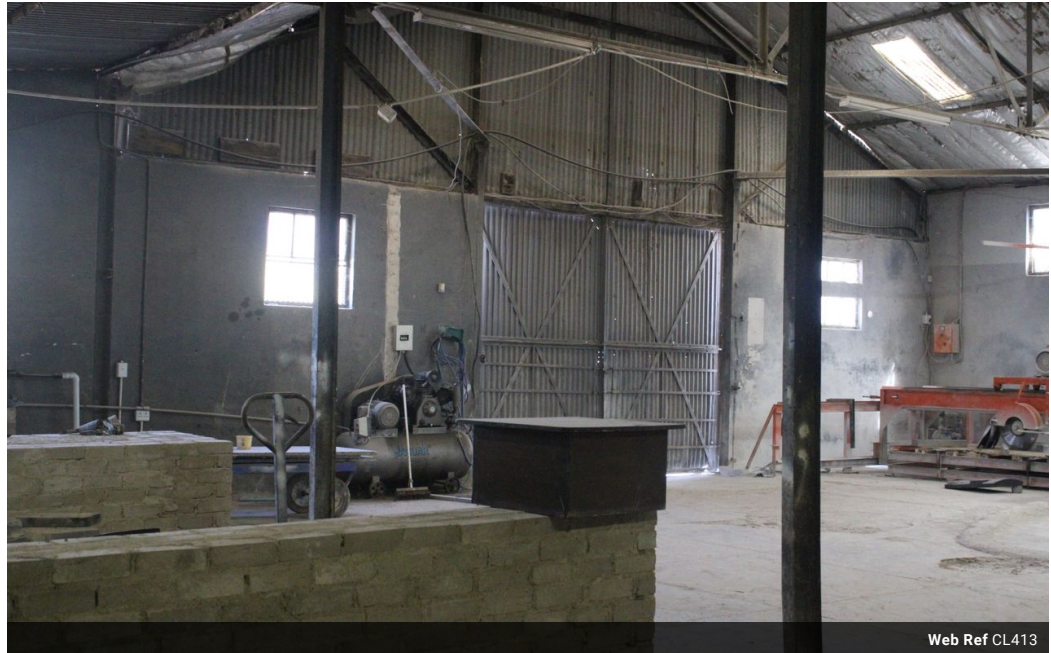

Petru Botha
073 600 0134
petru@threepercent.com

Contact Nelspruit

013 7526995

11 Murray Street
Nelspruit
1200

1,550m² Warehouse To Let in White River Central

R17 per m²

Gross Monthly Rental R27,500 Excl. VAT

0 0

Centrally located Warehouse to Let: Whiteriver

Discover this massive industrial warehouse 1550 m2, furnished, perfectly positioned with a Front office, fitted offices, ablution, Kitchen, Bathroom, and a 2 bedroom flat. Available 1 September 2024. Fully enclosed yard. Roller shutter doors. Alarm and securely gated. Security guard. 3 phase and Single phase power (250KVA).. Aircons. Enough floor space for huge machinery. Ample room for storage, manufacturing and a variety of industrial operations. Borehole (water included). Pre-Paid Electricity. Dont

Features

Zoning Industrial

Interior

Air Conditioning Yes
Power 3 Phase Yes
Power Amps 250

Exterior

Security Yes

Sizes

Floor Size 1,550m²
Land Size 1,550m²