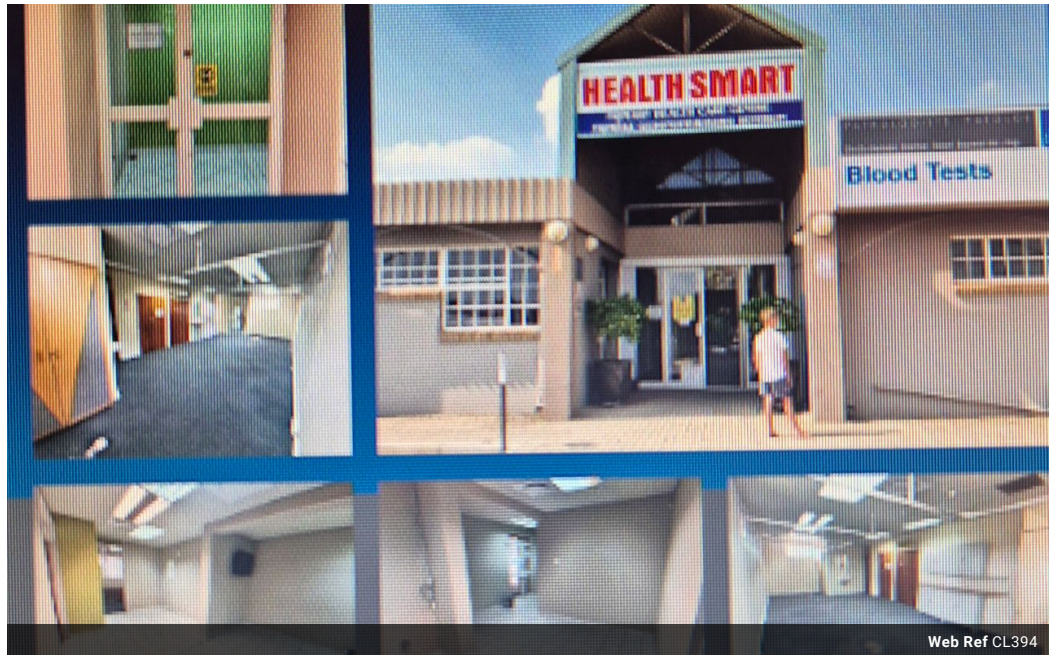

R145 per m<sup>2</sup>

Gross Monthly Rental R12,800 Excl. VAT

0 0

Space to rent for a medical institution Wikoppies, Klerksdorp

This space offers you  
Reception are  
Office  
2 Rooms  
Water included  
Municipal bill for electricity usage  
Alarm system  
Staff parking area