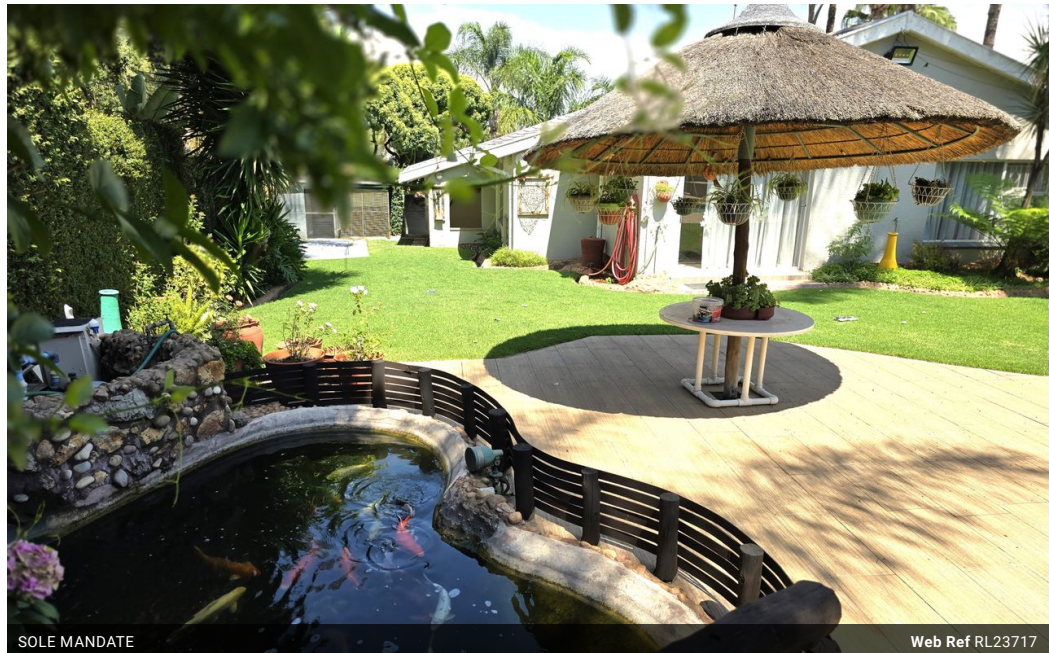

Gerhard Van der Merwe
082 854 1920
gerhard@gjjvdermerweattorneys.com

Contact Jhb - Bedfordview

011 6151482

1st Floor MCA House
Cambridge Place
Cnr Oxford and Kirkby Road
Bedfordview
2047

4 Bedroom Freestanding For Sale in Morning Hill

SOLE MANDATE

Web Ref RL23717

R3,999,000

4 4

Monthly Bond Repayment R41,277.21
Calculated over 20 years at 11% with no deposit.

Transfer Costs R280,940.00 **Bond Costs** R51,610.00
These calculations are only a guide. Please ask your conveyancer for exact calculations.

Monthly Rates R3,962.0

Your Oasis in the city awaits!

This luxurious secluded property is situated on a pan-handle erf in the boomed of area of Morning Hill, Bedfordview, with easy access to highways, schools and Eastgate shopping center, and features its own amenities such as a large, covered patio, pool, an exquisite garden with water feature, gym, bar, pool/games room, jacuzzi, sauna and built in braai.

The property is secured by electric fencing, two automated gates at each end of the driveway an CCTV.

It has four full bathrooms with high end finishes and four spacious bedrooms with ample cupboards and dressing areas.

Furthermore, this impressive home features a study, informal lounge, a spacious open plan formal lounge, music room and dining room, has a full kitchen with scullery and laundry, two domestic rooms with bathrooms, making it ideal for entertainment.

Contact us...

Features

Pets Allowed		Interior		Exterior		Sizes	
	Yes	Bedrooms	4	Carports / Parkings	2	Land Size	2,000m²
		Bathrooms	4	Security	Yes		
		Kitchens	1	Dom. Accom.	2		
		Recep. Rooms	4	Pool	Yes		
		Studies	1	Views	False		
		Furnished	No				

Extras

24 Hour Response Above Road Alarm System Built In Bar Borehole Built In Braai Boomed Area
Bungalow Built in Wardrobes Change Rooms Closed Circuit TV Carport Covered Patio
Domestic Bathroom Out Buildings Electric Gate Electric Fencing Garden Flat Entrance Hall
Jacuzzi Sauna Gym Recreation Room