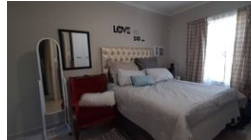

R865,000

3 2

Monthly Bond Repayment R8,928.43
Calculated over 20 years at 11% with no deposit.

Transfer Costs R28,244.00 **Bond Costs** R21,450.00
These calculations are only a guide. Please ask your conveyancer for exact calculations.

Monthly Rates R773

Beautiful 3 Bedroom Family Home nestled in Crystal Park

A home to create special family memories!

The home is close to schools as well as being close to the shopping centre and easy access to the highway.

There is a beautiful open plan family room.

The charming kitchen has space for a fridge, plenty kitchen cupboards, beautiful kitchen countertops, undercounter oven, glass hob and space for a washing machine.

There are 3 neat bedrooms and 2 charming bathrooms, of which one bathroom is en-suite.

Solar Geyser.

Low maintenance home with maximum convenience.

Come and see! Call us now to arrange a viewing!

Features

Pets Allowed Yes

Interior
Bedrooms 3
Bathrooms 2
Kitchens 1
Recep. Rooms 1
Furnished No

Exterior
Security No
Pool No
Views False

Sizes
Land Size 294m²