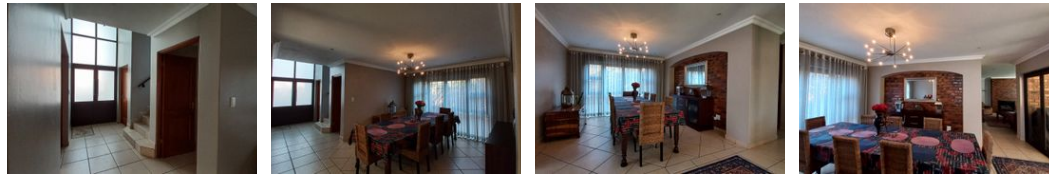

ON SHOW

Web Ref RL22836

Directions

ON SHOW BY APPOINTMENT - CONTACT AGENT TO VIEW