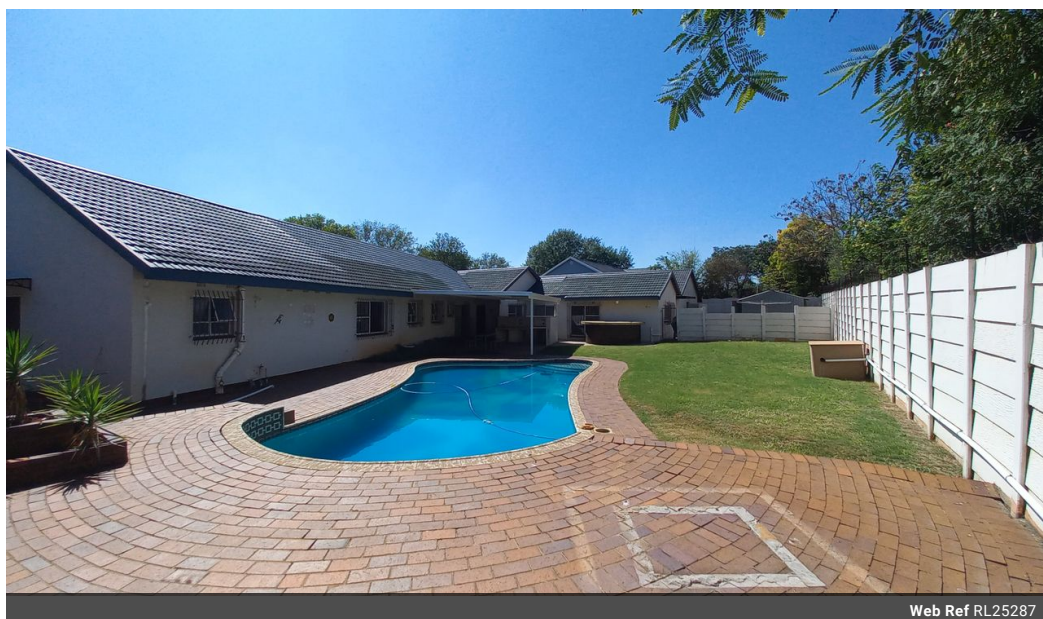

Margaret Mare (Property Practitioner)
084 821 1311
margaret@threepercent.com

Kim Jury (Property Practitioner)
083 442 4771
kimjury@gmail.com

Contact Jhb - Boksburg, Springs and Brakpan

083 4424771

4 Lomond Avenue
Lakefield
Benoni
1500

R2,950,000

🛏️ 4 🚿 3 🚗 4

Monthly Bond Repayment R30,449.56
Calculated over 20 years at 11% with no deposit.

Transfer Costs R156,055.00 **Bond Costs** R42,185.00

These calculations are only a guide. Please ask your conveyancer for exact calculations.

Monthly Levy R900 **Monthly Rates** R2,500

Libradene, Boksburg -Charming Family Home Enclosed/Boom Control/ Security guard area .R2 950 000.00

Nestled within the prestigious and highly secure suburb of Libradene, Boksburg, this exceptional home offers peace of mind with 24-hour guarded entrance, perimeter walls, and high-end properties throughout the area. The property itself is fortified with an alarm system, perimeter wall, fencing, indoor sensors, outdoor beams, and remote gate entrance – ensuring unparalleled safety for you and your loved ones.

With a touch of modernising, this spacious home promises incredible potential for value appreciation. It boasts four generously sized double bedrooms, all featuring built-in cupboards and ceiling fans for added comfort. The master suite is a true highlight, complete with a walk-in closet and a luxurious en-suite bathroom. In total, the property offers three sizable bathrooms to cater to the entire household.

Step inside...

Features

Pets Allowed Yes

Interior
Bedrooms 4
Bathrooms 3
Kitchens 1
Recep. Rooms 3
Studies 1
Furnished No

Exterior
Garages 4
Carports / Parkings 4
Security Yes
Pool Yes
Views False

Sizes
Land Size 1,533m²

Extras

Gas Hob Alarm System Indoor Beams Outdoor Beams Burglar Bars Security Gate Electric Gate Lapa Storeroom Workshop Electric Garage Curtain Rails Built in Wardrobes Fan Air Conditioner Bath, Toilet and Basin Shower Bidet Laundry Scullery Dishwasher Connection Washing Machine Connection Tumble Dryer Under Counter Oven