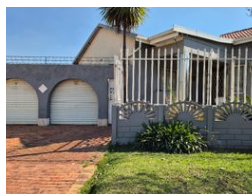

Kim Jury (Property Practitioner)
083 442 4771
kimjury@gmail.com

Kim Jury (Property Practitioner)
083 442 4771
kimjury@gmail.com

Contact Jhb - Boksburg, Springs and Brakpan

083 4424771

4 Lomond Avenue
Lakefield
Benoni
1500

Web Ref RL23874

R900,000

Monthly Bond Repayment R9,289.70
Calculated over 20 years at 11% with no deposit.

Transfer Costs R28,244.00   **Bond Costs** R21,450.00
These calculations are only a guide. Please ask your conveyancer for exact calculations.

Monthly Rates R759

🛏️ 3   🚿 2   🏠 1

.Reiger Park - Lovely Family Home - 900 000.00NEG

Welcome to this charming home with a classic touch! This lovely residence features a welcoming, spacious entrance nicely tiled and leads into a beautifully appointed dining room, which then flows seamlessly into a large, sunny lounge. The dining room boast elegant parquet flooring that mimics the warmth that wooden floors offer, complemented by stunning chandeliers. The dining room is also equipped with a ceiling fan for added comfort.

The kitchen is a chef's delight, with its generous size, beautiful wood cabinetry, and high-quality tiles. It features a center island, an eye-level oven, hob and extractor fan and offers a huge advantage of a separate laundry room, providing ample space for all your appliances.

Down the hallway, you'll discover three spacious bedrooms, each with built-in cupboards, chandeliers, and stylish...

Features

Pets Allowed	Yes			
Interior		Exterior		Sizes
Bedrooms	3	Garages	1	Land Size
Bathrooms	2	Security	Yes	744m²
Kitchens	1	Pool	No	
Recep. Rooms	2	Views	False	
Furnished	No			

Extras

Burglar Bars Security Gate Fan Curtain Rails Built in Wardrobes En Suite Bath, Toilet and Basin Shower Oven & Hob Laundry