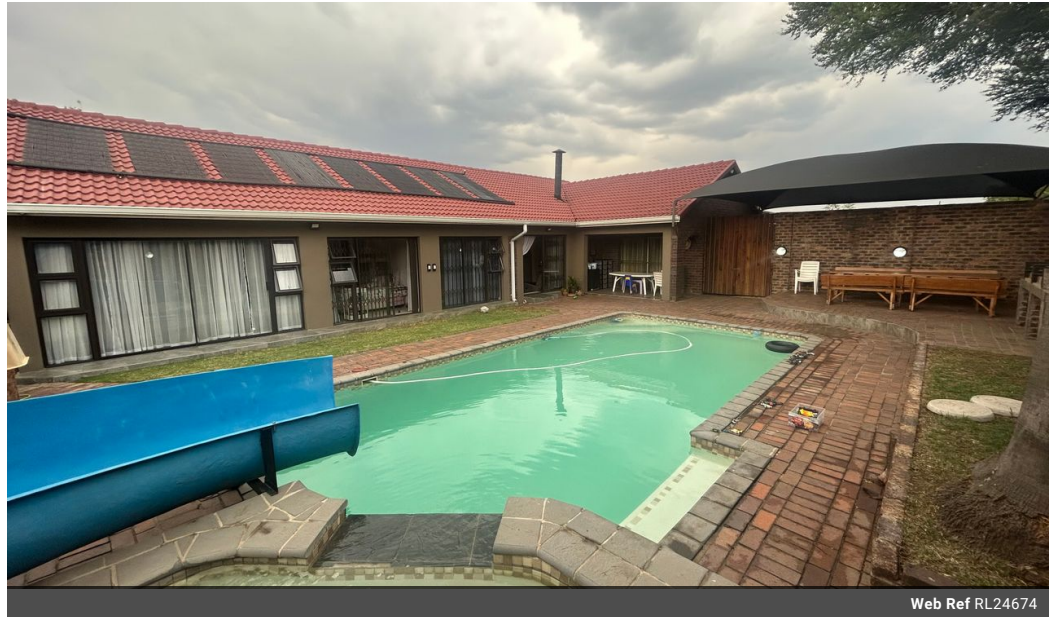

Ayesha Kondkery
(Property Practitioner)
083 212 9502
ayesha@threepercent.com

Christine Van Dyk
083 230 5777

christine@cvd-attorneys.com

Contact Jhb - Benoni

083 2305777

14 Polka Corner
Sunward Park
1459

Web Ref RL24674

R3,115,000

4 2 9

Monthly Bond Repayment R32,152.67
Calculated over 20 years at 11% with no deposit.

Transfer Costs R175,029.00 **Bond Costs** R44,070.00
These calculations are only a guide. Please ask your conveyancer for exact calculations.

Monthly Rates R1,536

Stunning! Modern! Entertainers Dream! 4 Bedroom Family home! A home with a difference!

Dreams do come true! Here is the perfect recipe for a happy family!

Special Family Home made to perfection! Entertainers Dream!! Perfect in every detail!

Spacious 4 Bedroom Family Home with 2 modern bathrooms.

The home is beautifully and proudly maintained. Perfect to raise your family and call your home!

This beautiful home is perfectly positioned in Sunward Park, walking distance to schools, hospital, shopping centres and has easy access to the highway.

This delightful home offers a beautiful entrance hall, spacious family lounge with a ceiling fan to keep you cool during the summer months, leading to the charming open plan dining room. There is a spacious open plan family room leading to the entertainment area outside.

The home is perfectly designed to entertain friends and family. The family room overlooks the...

Features

Pets Allowed		Yes			
Interior		Exterior		Sizes	
Bedrooms	4	Garages	9	Land Size	1,200m²
Bathrooms	2	Carports / Parkings	12		
Kitchens	1	Security	No		
Recep. Rooms	3	Pool	Yes		
Furnished	No	Views	False