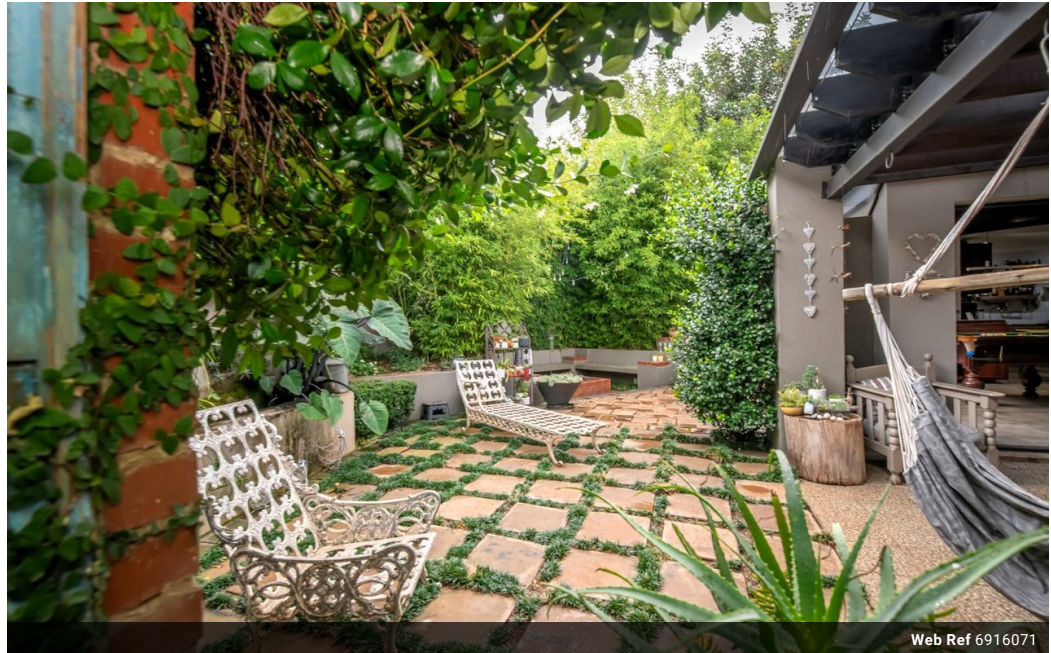

Mabette Vermaak
0824595435
mabette@mythreepercent.com

Contact Centurion - Highveld, Eco
Park & Midstream Estates

012 6644113

Units 23 & 24 Norma Jean Square
244 Jean Avenue
Centurion
0157

4 Bedroom House For Sale in Midstream Estate

R5,880,000

4 4.5 3

Monthly Bond Repayment R60,692.68
Calculated over 20 years at 11% with no deposit.

Transfer Costs R504,607.00 **Bond Costs** R65,785.00
These calculations are only a guide. Please ask your conveyancer for exact calculations.

Monthly Levy R2,350 **Monthly Rates** R3,200

4 Bedroom House For Sale in Midstream Estate

Welcome to this inviting 4-bedroom, single-level farm-style home, nestled on a sought-after corner stand right across from a stunning park. Perfect for entertaining, the spacious living areas flow effortlessly into a beautiful outdoor space, ideal for gatherings with family and friends. Surrounded by a lush, low-maintenance garden, this home offers a peaceful retreat where you can relax and enjoy the beauty of nature.

Please don't hesitate to contact me TODAY to make an appointment to view this beautiful family home.

ACCOMMODATION INCLUDES:

- Inviting entrance.
- Convenient guest toilet.
- Open plan lounge, dining room, and kitchen.
- Farm-style kitchen with a large breakfast island, gas stove, and electric oven.
- Large walk-in pantry.
- Spacious scullery/laundry room.
- Storage room.
- A generous entertainment...

Features

Pets Allowed	Yes			
Interior		Exterior		Sizes
Bedrooms	4	Garages	3	Floor Size
Bathrooms	4.5	Security	No	Land Size
Kitchens	1	Pool	No	379m²
Studies	1			814m²