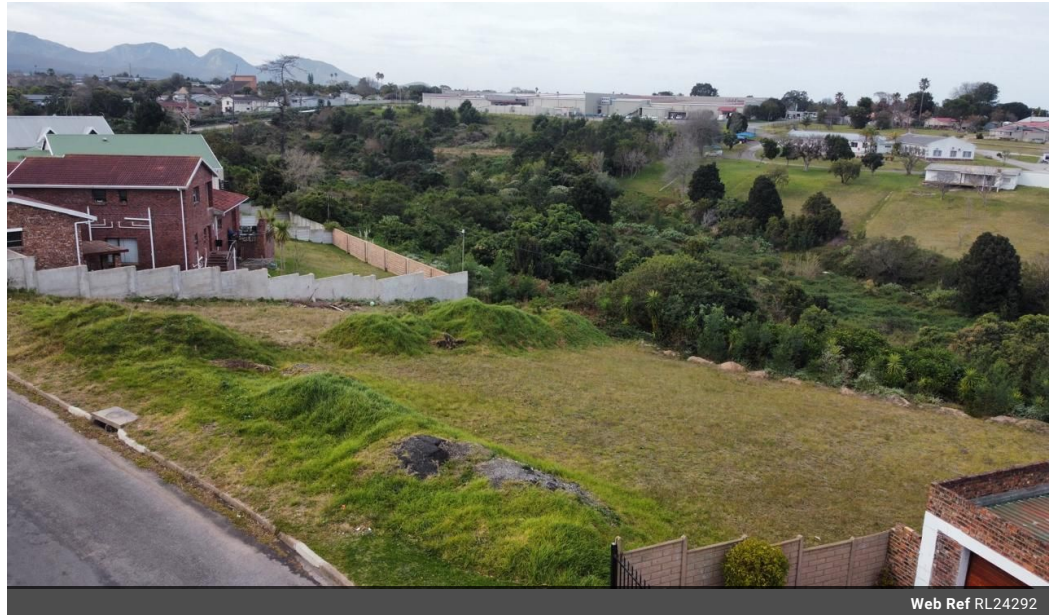

Adelle Webster
0828035176
adelw@threepercent.com

Contact Klerksdorp - Botha &
Botha Attorneys Inc.

018 4682707

59 Monica Avenue
Flamwood
Klerksdorp
2571

1,060m² Vacant Land For Sale in Rooi Rivier Rif

Web Ref RL24292