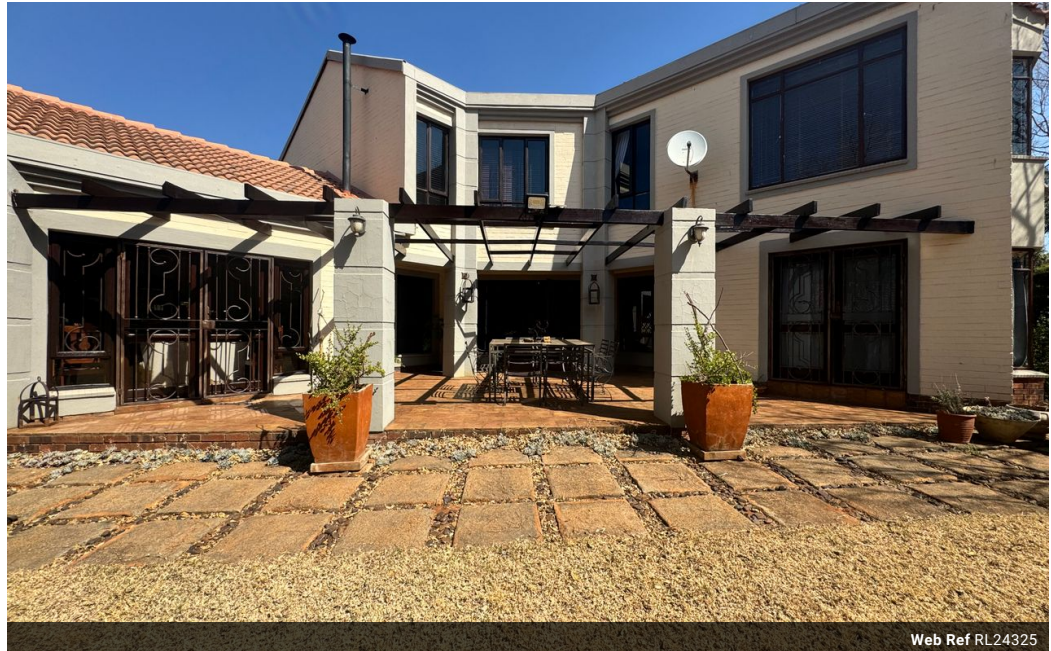

Amanda Van der Merwe
082 335 0405
amandapix@icloud.com

Contact Klerksdorp - Botha &
Botha Attorneys Inc.

018 4682707

59 Monica Avenue
Flamwood
Klerksdorp
2571

Web Ref RL24325

R2,434,000

🛏️ 4 🚿 3 🏠 2

Monthly Bond Repayment R25,123.47

Calculated over 20 years at 11% with no deposit.

Transfer Costs R110,440.00 **Bond Costs** R38,415.00

These calculations are only a guide. Please ask your conveyancer for exact calculations.

Monthly Rates R1,400

Charming Home with Modern Flair in Sought-After Neighborhood

Welcome to this enchanting 4-bedroom, 2 and a half -bathroom residence, perfectly nestled in one of the most coveted neighborhoods. This home effortlessly blends timeless vintage charm with contemporary steel and wood finishes, offering a unique living experience that is both elegant and inviting.

Key Features:

Elegant Design: Step into a beautifully designed space where classic vintage details meet modern aesthetics. The warm, rich wood finishes harmonize with sleek steel accents, creating a distinctive and stylish ambiance.

Spacious Living Areas: The expansive open-plan living area is perfect for entertaining, featuring large windows that bathe the space in natural light. A cozy fireplace with a vintage mantle adds a touch of classic charm.

Gourmet Kitchen: The chef's kitchen boasts state-of-the-art transvaal teak...

Features

Pets Allowed Yes

Interior

Bedrooms	4
Bathrooms	3
Kitchens	1
Recep. Rooms	3
Studies	1
Furnished	No

Exterior

Garages	2
Carports / Parkings	4
Security	Yes
Dom. Accom.	1
Pool	No
Views	False