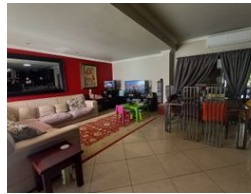

Amanda Van der Merwe
082 335 0405
amandapix@icloud.com

Contact Klerksdorp - Botha &
Botha Attorneys Inc.

018 4682707

59 Monica Avenue
Flamwood
Klerksdorp
2571

Web Ref RL19933

R2,800,000

4 2 2

Monthly Bond Repayment R28,901.27

Calculated over 20 years at 11% with no deposit.

Transfer Costs R141,887.00 **Bond Costs** R40,300.00

These calculations are only a guide. Please ask your conveyancer for exact calculations.

Monthly Rates R1,586

Spacious and gracious 4 bedroom family home with flatlet and swimming pool for sale

An exceptional family home with everything you need!

This home offers you a beautiful open plan living area that opens up to your closed patio with build in bar and guest bathroom. Throw open your stacking doors to your private garden and sparkling pool. The kitchen is absolutely gorgeous - any foodies delight with ample cupboards, gas stove and separate scullery.

4 Well-sized bedrooms with two bathrooms of which one is en-suite to the main bedroom!
One bedroom flatlet with garage - perfect for granny to come and stay or rent it out for extra income!

Double garage with carport parking, manicured garden, storage and excellent security!
Do not miss out! This could be your forever home! Contact agent today

Features

Pets Allowed Yes

Interior

Bedrooms	4
Bathrooms	2
Kitchens	1
Recep. Rooms	3
Studies	1
Furnished	No

Exterior

Garages	2
Carports / Parkings	2
Security	Yes
Dom. Accom.	1
Pool	Yes
Views	False

Sizes

Floor Size	600m²
Land Size	1,908m²

Extras

Bar Counter