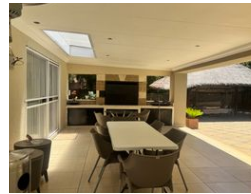

R2,589,000

Monthly Bond Repayment R26,723.36
Calculated over 20 years at 11% with no deposit.

Transfer Costs R122,840.00   **Bond Costs** R38,415.00
These calculations are only a guide. Please ask your conveyancer for exact calculations.

4   3   2

Beautiful Family Home in Flamwood

Nestled in a serene neighborhood, this charming family home is the perfect blend of comfort and sophistication. Boasting four spacious bedrooms and three modern bathrooms, it offers ample space for both relaxation and entertainment. The heart of the home is its open-plan living room, bathed in natural light, seamlessly flowing into a stylish dining and entertainment area ideal for family meals or hosting guests.

The gourmet kitchen features sleek countertops, top-of-the-line appliances, and a separate scullery and pantry to keep things effortlessly tidy. For those working from home, the dedicated study provides a quiet retreat for productivity.

Step outside onto the covered patio, where you can enjoy al fresco dining or simply unwind while taking in the view of the beautifully landscaped garden. A sparkling swimming pool...

Features

Pets Allowed	Yes		
Interior		Exterior	Sizes
Bedrooms	4	Garages	2
Bathrooms	3	Security	Yes
Kitchens	1	Dom. Accom.	1
Recep. Rooms	5	Pool	Yes
Studies	1	Views	False
Furnished	No		
			Floor Size 438m²
			Land Size 1,868m²