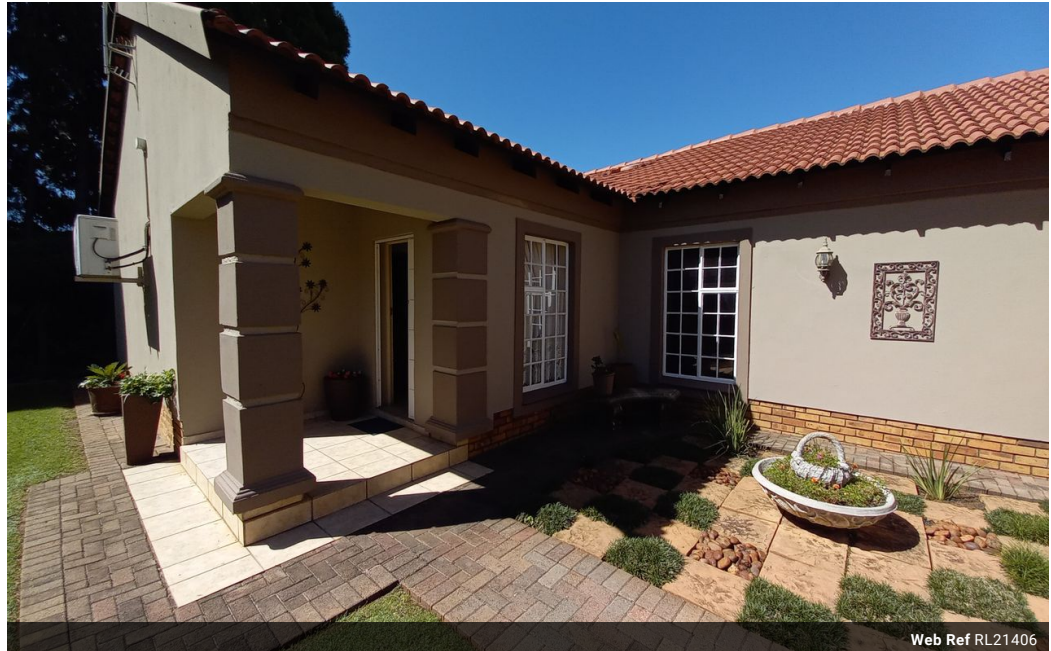

Shinique Steyn
072 374 0405
shiniquenolte@yahoo.com

Contact Klerksdorp - Botha &
Botha Attorneys Inc.

018 4682707

59 Monica Avenue
Flamwood
Klerksdorp
2571

3 Bedroom Townhouse For Sale in Irene Park

Web Ref RL21406

R1,554,000

3 2 2

Monthly Bond Repayment R16,040.21

Calculated over 20 years at 11% with no deposit.

Transfer Costs R47,405.00 **Bond Costs** R28,990.00

These calculations are only a guide. Please ask your conveyancer for exact calculations.

Monthly Rates R1,245

Spacious neat 3 bedroom townhouse

Move-in ready full title townhouse

Beautiful, well maintained & spacious home in popular complex.

The kitchen offers ample cupboards as well as a scullery with washing machine and dishwasher connections.

Open plan living spaces that open onto a cozy patio. Neat well maintained garden that are fitted with automated sprinklers.

Bedrooms are spacious, fitted with ceiling fans and the main bedroom features an air conditioner.

Bathrooms neat and offers a comfortable layout - both fitted with a bath & shower.

Double electric garage with a door leading direct into the house.

Don't miss this opportunity, phone me today!

Features

Pets Allowed Yes

Interior

Bedrooms	3
Bathrooms	2
Kitchens	1
Recep. Rooms	2
Furnished	No

Exterior

Garages	2
Security	Yes
Dom. Accom.	1
Pool	No
Views	False

Sizes

Floor Size	255m²
Land Size	555m²