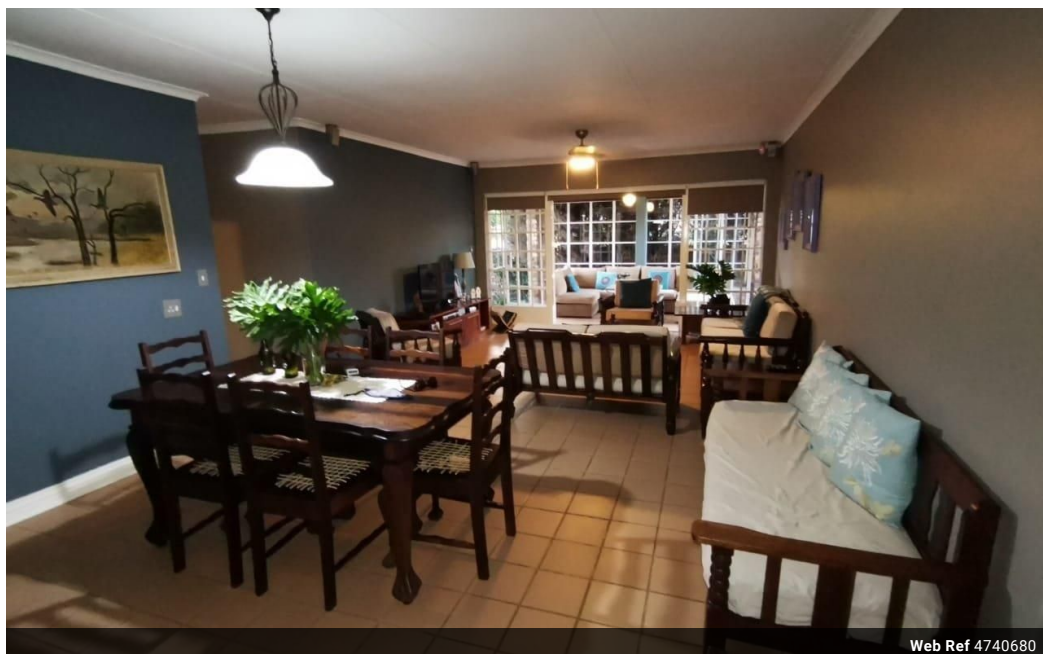

Shinique Steyn
072 374 0405
shiniquenolte@yahoo.com

Contact Klerksdorp - Botha &
Botha Attorneys Inc.

018 4682707

59 Monica Avenue
Flamwood
Klerksdorp
2571

R840,000

Monthly Bond Repayment R8,670.38
Calculated over 20 years at 11% with no deposit.

Transfer Costs R28,244.00   **Bond Costs** R21,450.00

These calculations are only a guide. Please ask your conveyancer for exact calculations.

3   2   2

3 Bedroom House for sale in Meiringspark

Oh this is lovely!!!

Maintainable, yet big enough!

- 3 Bedrooms
- 2 Bathrooms
- Open plan kitchen with scullery, dining and tv room walking out on a lovely sunny covered stoop
- Maintainable garden
- Build in braai area
- Double garage

Modern and definitely something special!

Call agent for more info and appointment on viewing!!!

Features

Interior		Exterior	
Bedrooms	3	Garages	2
Bathrooms	2	Security	No
Kitchens	1	Pool	No
Recep. Rooms	2