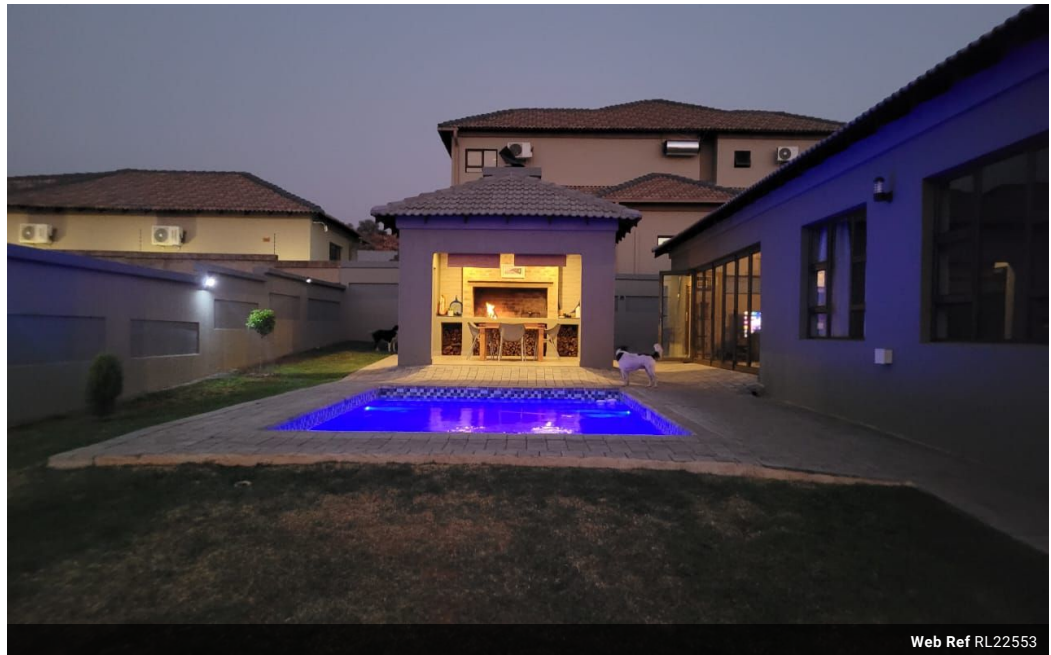

Amanda Van der Merwe
082 335 0405
amandapix@icloud.com

Contact Klerksdorp - Botha &
Botha Attorneys Inc.

018 4682707

59 Monica Avenue
Flamwood
Klerksdorp
2571

Web Ref RL22553

R2,060,000

🛏️ 3 🚿 2 🚗 2

Monthly Bond Repayment R21,263.08
Calculated over 20 years at 11% with no deposit.

Transfer Costs R81,547.00 **Bond Costs** R34,625.00

These calculations are only a guide. Please ask your conveyancer for exact calculations.

Monthly Levy R820

Newly built home for sale Wilkoppies

SOLE MANDATE!!!!

Sophisticated Masterpiece in the Northern Suburbs of Klerksdorp. A Stunning luxurious residence, with a modern yet sophisticated design within an upmarket Estate.

This house with top range finishes are available

By Entering this light filled home with an open plan kitchen and living area, leading out onto the patio overlooking the garden and swimmingpool, fully equipped with irrigation throughout

Back in the house the hall way takes you to three north facing rooms, each with built in cupboards and its own stacking door leading out onto the garden and pool. To top it all you have two full bathrooms of which the one is en-suite.

This estate are being totally upgraded and secured, surrounded with the finest areas in the heart of Wilkoppies.. This opportunity is not to be missed!

If peace of mind and lock up and...

Features

Pets Allowed Yes

Interior
Bedrooms 3
Bathrooms 2
Kitchens 1
Recep. Rooms 2
Furnished No

Exterior
Garages 2
Security Yes
Pool Yes
Views True

Sizes
Land Size 644m²