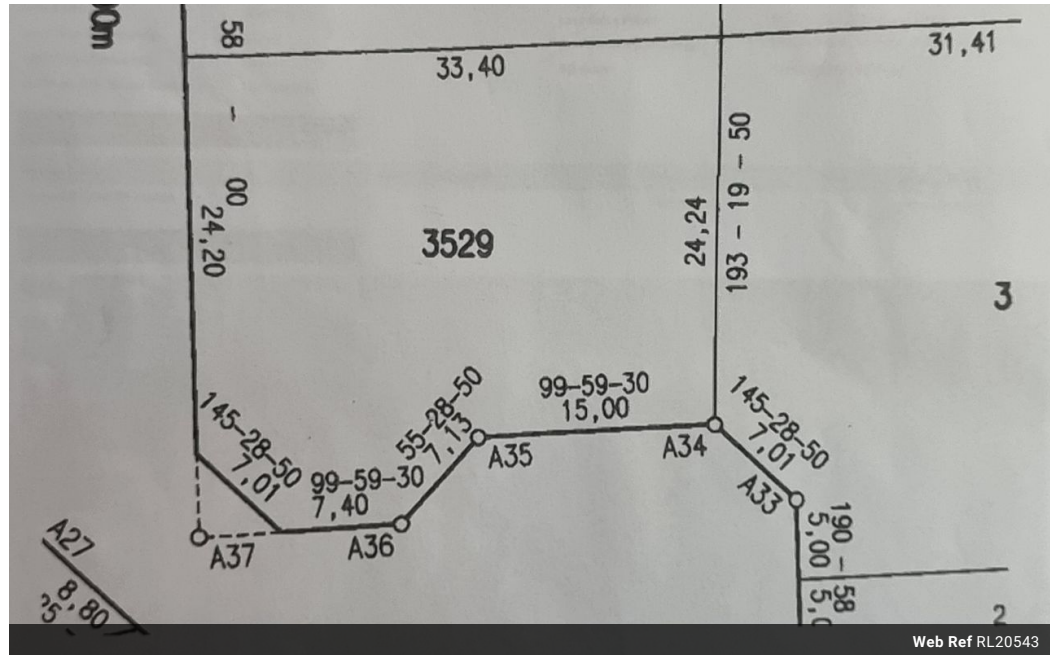

Shinique Steyn
072 374 0405
shiniquenolte@yahoo.com

Contact Klerksdorp - Botha &
Botha Attorneys Inc.

018 4682707

59 Monica Avenue
Flamwood
Klerksdorp
2571

R390,000

Monthly Bond Repayment R4,025.53
Calculated over 20 years at 11% with no deposit.

Transfer Costs R16,806.00   **Bond Costs** R11,960.00
These calculations are only a guide. Please ask your conveyancer for exact calculations.

Vacant land with a view for sale in Wilkoppies

Don't miss out!!!

Call agent now for more info and appointment on viewing!

Features