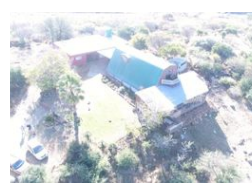

Forster Attorneys -
Desire Forster
072 415 9406
desire@threepercent.com

Contact Parys & surrounds

082 9044728

2904 Ibis Close
Parys Golf Estate

13Ha Farm For Sale in Koppies Rural

Web Ref RL17373

R2,500,000

Monthly Bond Repayment R25,804.71

Calculated over 20 years at 11% with no deposit.

Transfer Costs R115,720.00 **Bond Costs** R38,415.00

These calculations are only a guide. Please ask your conveyancer for exact calculations.

13.7ha game lodge for sale.

This beautiful game lodge is situated just on the outskirts of Koppies town and consists of the following:

- *Its located on a beautiful koppie.
- *13.7ha
- *980sq pigsty under roof.
- *Slaughter facility
- *Solar borehole
- *Electric fence
- *Kraal
- *3-phase electricity.
- *Natural dam
- *House with flat & braai on stoep.
- *Gasstove in flat.
- *Jacuzzi
- *Dairy for 8 cows

Peace & serenity is yours to experience, it's just one phone call away.

Features

Pets Allowed	Yes			
Interior		Exterior		Sizes
Furnished	No	Security	No	Land Size
		Pool	No	13Ha
		Views	False