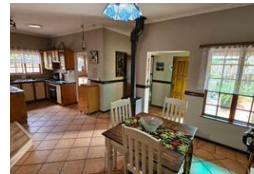

R1,750,000

🛏️ 4 🚿 3 🚗 2

Monthly Bond Repayment R18,063.30
Calculated over 20 years at 11% with no deposit.

Transfer Costs R58,039.00 **Bond Costs** R30,875.00

These calculations are only a guide. Please ask your conveyancer for exact calculations.

Monthly Rates R2,130

4 Bedroom, 3 Bathroom, Pool and Double Garage House in Garsfontein

Nestled in a prime location, this stylish lock-up-and-go home provides the ultimate balance of space, privacy, and easy living.

4 Bedrooms & 3 Bathrooms – The main bedroom features walk-in cupboards and a private en-suite bathroom with a shower.

A second full bathroom includes both a bath and a shower, while the fourth bedroom enjoys its own private en-suite with a shower, toilet, and basin.

Open-Plan Living – A spacious lounge and dining area blend seamlessly, enhanced by a versatile nook—ideal for a study, reading corner, or additional cozy living space.

Cozy Winter Nights – Enjoy the warmth of a special feature wood oven, designed to heat the entire living room, creating a snug and inviting atmosphere during the colder months.

Modern Kitchen – Equipped with a gas stove, breakfast nook and a separate scullery offering...

Features

Pets Allowed Yes

Interior

Bedrooms	4
Bathrooms	3
Kitchens	1
Recep. Rooms	2
Furnished	No

Exterior

Garages	2
Carports / Parkings	3
Security	Yes
Pool	Yes
Views	True

Sizes

Floor Size	190m²

Extras

Backup Water Breakfast Nook Built in Wardrobes Courtyard Covered Patio Curtain Rails
Dishwasher Connection Double Parking Electric Gate En Suite Fireplace Entrance Hall
Freestanding Garden Granite Tops Open Plan Special Feature Oven & Hob Scullery Splash Pool
Tiled Floors Walk In Closet Washing Machine Connection