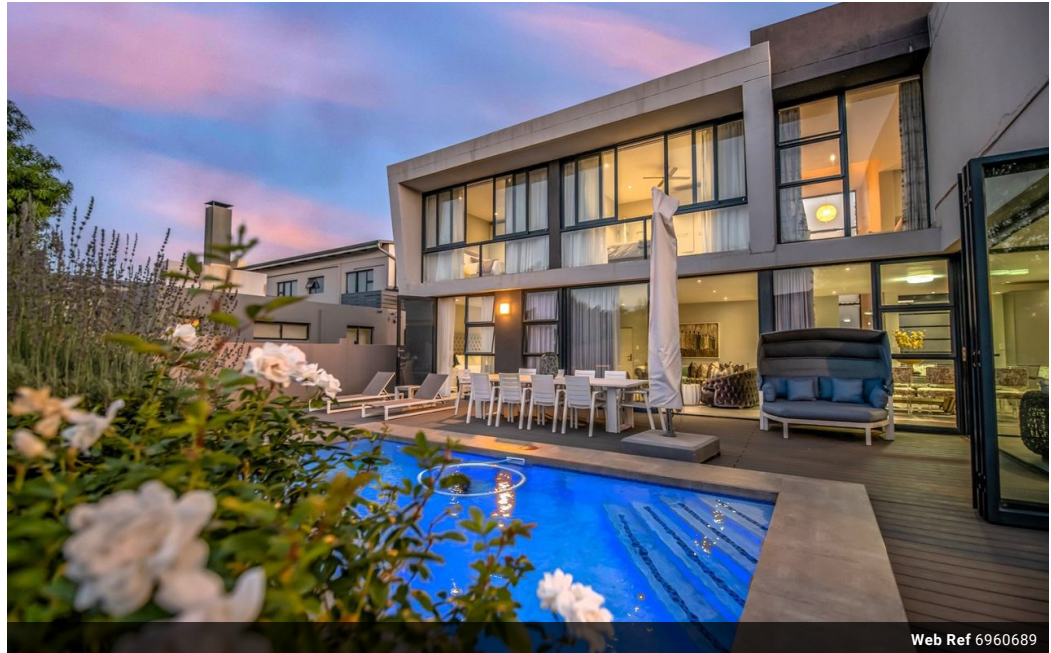

Carolyn Singer
 0714476300
 carolyn@mythreepercent.com

Contact Centurion - Highveld, Eco
 Park & Midstream Estates

012 6644113

Units 23 & 24 Norma Jean Square
 244 Jean Avenue
 Centurion
 0157

4 Bedroom House To Let in Midstream Estate

EXCLUSIVE MANDATE: Experience modern architectural elegance in this sophisticated 4-bedroom sanctuary nestled alongside a lush greenbelt, offering a serene escape from the urban bustle. Entertain in style with a stunning pool and expansive outdoor entertainment area, perfect for gatherings with family and friends. Conveniently located near top-rated schools and a vibrant shopping center, this residence harmonizes contemporary luxury with practicality for an idyllic lifestyle.

- Double glass door entrance.
- Open plan living, dining, and kitchen area.
- Stunning kitchen with island, gas plates, and...

Features

Interior		Exterior		Sizes	
Bedrooms	4	Garages	3	Floor Size	355m ²
Bathrooms	4.5	Security	No	Land Size	750m ²
		Dom. Accom.	1		
		Pool	Yes		